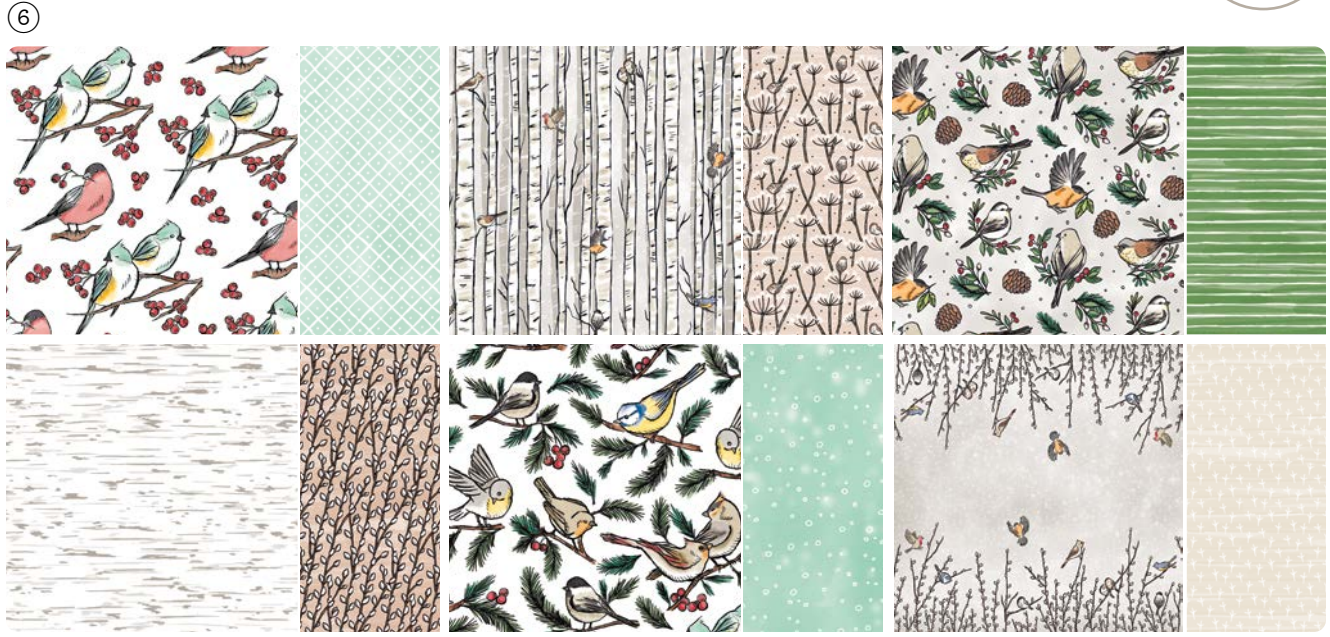

REAL RED

COPPER CLAY

GARDEN GREEN

COASTAL CABANA

CRUMB CAKE

GRAY GRANITE

nests of winter

SUITE COLLECTION
164072 | \$171.50 AUD | \$206.25 NZD