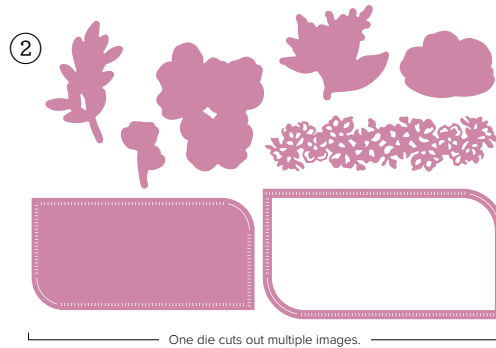

regal winter

SUITE COLLECTION

164040 | $153.50 AUD | $185.25 NZD

Cling

Suite collection includes one of each item listed below.

1-2. **10% BUNDLED SAVINGS**

REGAL FLORA BUNDLE • 164034

~~$91.00 AUD | $110.00 NZD~~

$81.75 AUD | $99.00 NZD

Stamp Set + Dies

3. REGAL FOILED ADHESIVE-BACKED DOTS

164038 | $15.00 AUD | $18.00 NZD

160 pieces.

4. REGAL DISTRESSED PATTERNS 12" X 12"

(30.5 X 30.5 CM) SPECIALTY DESIGNER

SERIES PAPER

164037 | $17.50 AUD | $21.00 NZD

6 sheets. Includes gold foil.

5. BLACKBERRY BLISS & GOLD 1/2" (1.3 CM)

TEXTURED RIBBON

164039 | $17.50 AUD | $21.00 NZD

10 yards (9.1 m).

6. REGAL WINTER 12" X 12" (30.5 X 30.5 CM)

DESIGNER SERIES PAPER

164156 | $21.75 AUD | $26.25 NZD

12 sheets.

► *To order bundle items individually*

1. REGAL FLORA STAMP SET

164157 | $42.00 AUD | $51.00 NZD

10 cling stamps.

2. REGAL FLORA DIES

164033 | $49.00 AUD | $59.00 NZD • 7 dies.

Largest die: 3-5/8" x 2" (9.2 x 5.1 cm).