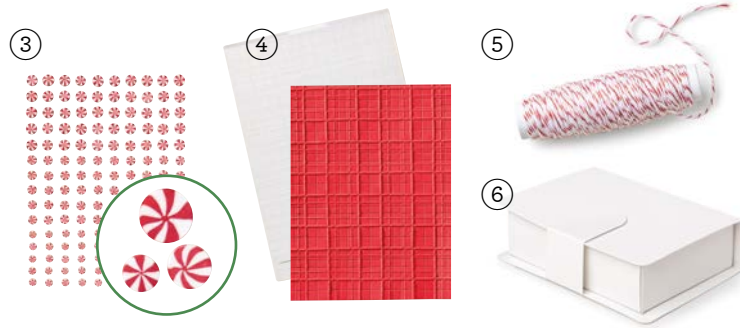

REAL RED

GRANNY APPLE GREEN

GARDEN GREEN

POOL PARTY

PECAN PIE

EARLY ESPRESSO

reindeer days

SUITE COLLECTION
164052 | \$178.50 AUD | \$214.25 NZD