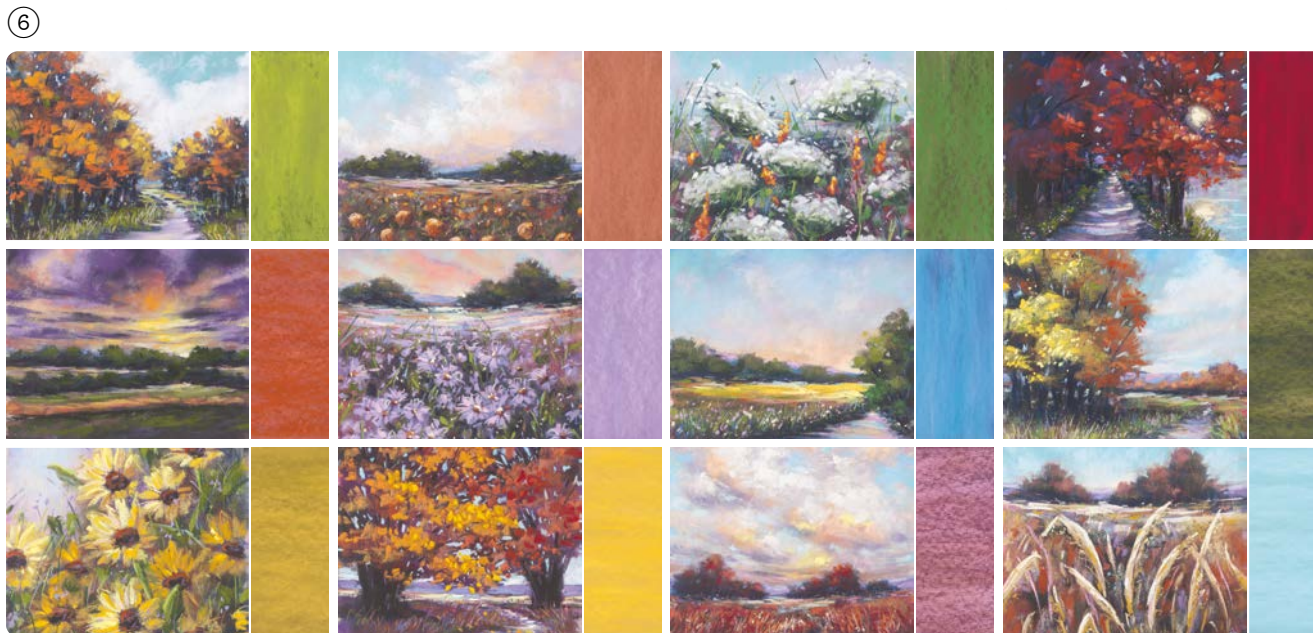

splendid autumn

SUITE COLLECTION

164062 | $157.50 AUD | $190.00 NZD

Cling

Suite collection includes one of each item listed below.

1-2. **10% BUNDLED SAVINGS**

AUTUMN EXPRESSIONS BUNDLE • 164056

~~$100.00 AUD | $121.00 NZD~~

$90.00 AUD | $108.75 NZD

Stamp Set + Dies

3. FAUX GLASS DOTS

164060 | $15.00 AUD | $18.00 NZD

200 adhesive-backed pieces.

4. WOVEN GOLDEN LEAVES

164059 | $15.75 AUD | $19.00 NZD

75 pieces.

5. WILD WHEAT 3/8" (1 CM) RUSTIC STRIPED RIBBON

164061 | $15.00 AUD | $18.00 NZD

10 yards (9.1 m).

6. SPLENDID AUTUMN 6" X 6" (15.2 X 15.2 CM) DESIGNER SERIES PAPER

164173 | $21.75 AUD | $26.25 NZD

48 sheets.

► *To order bundle items individually*

1. AUTUMN EXPRESSIONS STAMP SET

164174 | $44.00 AUD | $53.00 NZD

9 cling stamps.

2. AUTUMN EXPRESSIONS DIES

164055 | $56.00 AUD | $68.00 NZD • 8 dies.

Folded label size: 3-3/8" x 2-3/4" (8.6 x 7 cm).