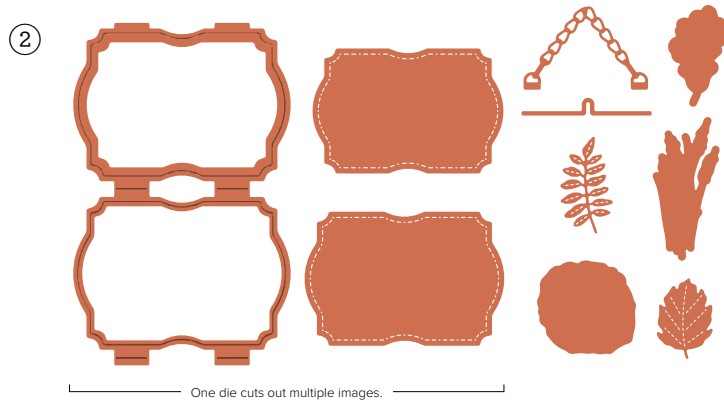

splendid autumn

SUITE COLLECTION

164062 | $157.50 AUD | $190.00 NZD

Cling

Suite collection includes one of each item listed below.

1-2. **10% BUNDLED SAVINGS**

AUTUMN EXPRESSIONS BUNDLE • 164056

~~$100.00 AUD | $121.00 NZD~~

$90.00 AUD | $108.75 NZD

Stamp Set + Dies

3. FAUX GLASS DOTS

164060 | $15.00 AUD | $18.00 NZD

200 adhesive-backed pieces.

4. WOVEN GOLDEN LEAVES

164059 | $15.75 AUD | $19.00 NZD

75 pieces.

5. WILD WHEAT 3/8" (1 CM) RUSTIC STRIPED RIBBON

164061 | $15.00 AUD | $18.00 NZD

10 yards (9.1 m).

6. SPLENDID AUTUMN 6" X 6" (15.2 X 15.2 CM) DESIGNER SERIES PAPER

164173 | $21.75 AUD | $26.25 NZD

48 sheets.

► *To order bundle items individually*

1. AUTUMN EXPRESSIONS STAMP SET

164174 | $44.00 AUD | $53.00 NZD

9 cling stamps.

2. AUTUMN EXPRESSIONS DIES

164055 | $56.00 AUD | $68.00 NZD • 8 dies.

Folded label size: 3-3/8" x 2-3/4" (8.6 x 7 cm).