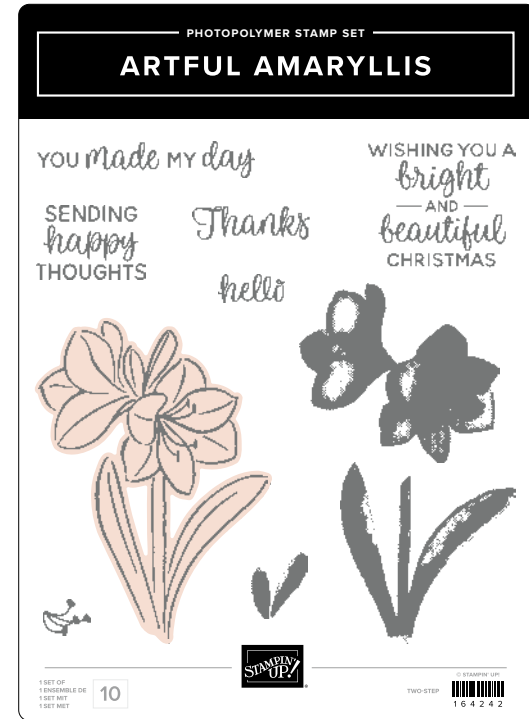

ARTFUL AMARYLLIS STAMP SET • 164242 | $34.00 AUD | $40.00 NZD
10 photopolymer stamps.