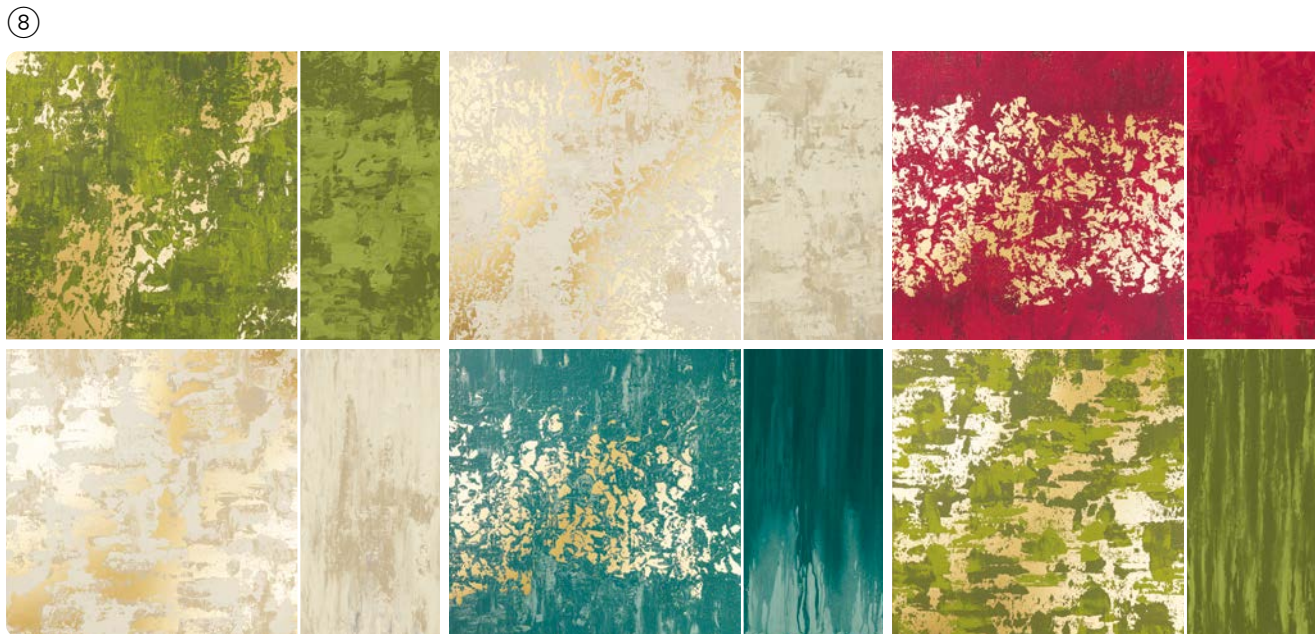

PRETTY PEACOCK

BASIC BEIGE

GOLD

Use the holes in this die to thread decorative ribbon through.

season of elegance

SUITE COLLECTION

164030 | \$272.25 AUD | \$327.75 NZD

Photopolymer & Cling