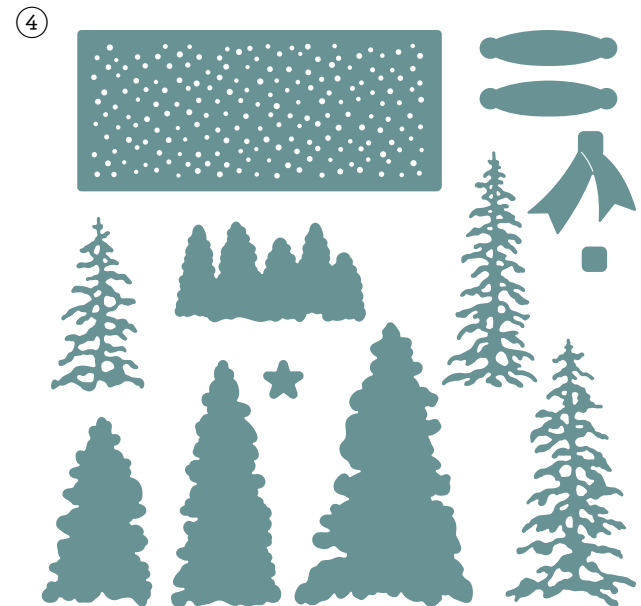

PRETTY PEACOCK

BASIC BEIGE

GOLD

Use the holes in this die to thread decorative ribbon through.

season of elegance

SUITE COLLECTION

164030 | \$272.25 AUD | \$327.75 NZD

Photopolymer & Cling