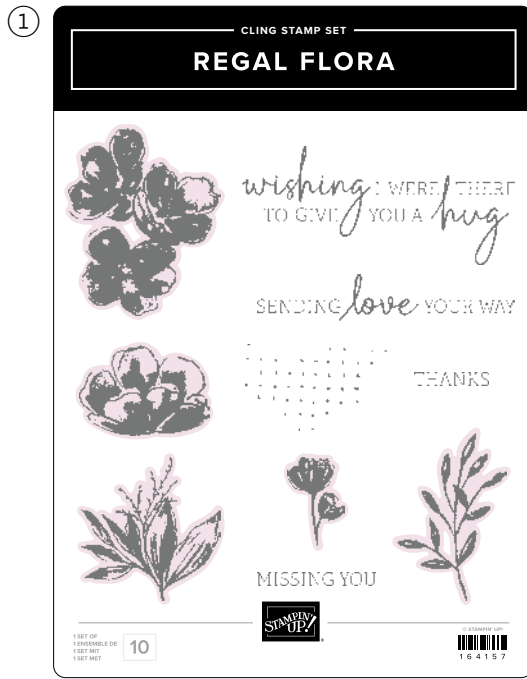

CHERRY COBBLER

WILD WHEAT

PRETTY PEACOCK

NIGHT OF NAVY

BLACKBERRY BLISS

BERRY BURST

regal winter

SUITE COLLECTION