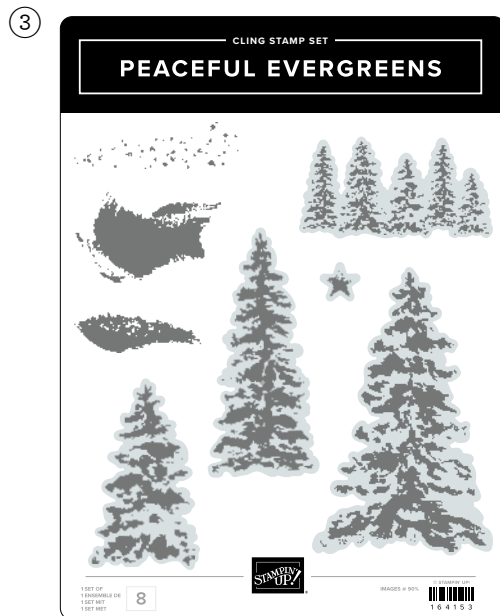

PRETTY PEACOCK

BASIC BEIGE

GOLD

Use the holes in this die to thread decorative ribbon through.

season of elegance

SUITE COLLECTION

164030 | \$272.25 AUD | \$327.75 NZD

Photopolymer & Cling