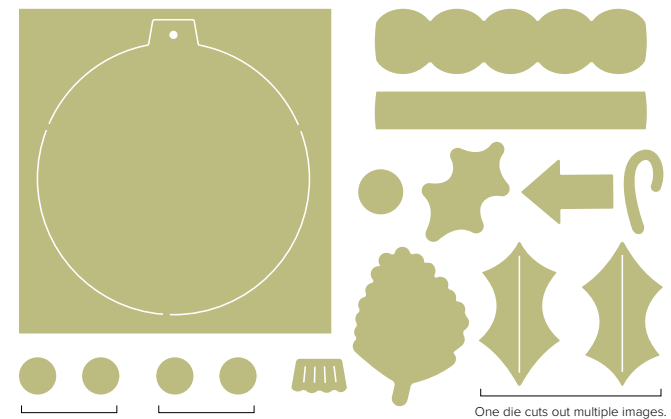

This ornament die has perforated edges so your recipient can pop it off and hang it on their tree!

164090 | \$58.00 AUD + \$70.00 NZD | \$52.00 AUD | \$63.00 NZD • Stamp Set + Dies

HANG AN ORNAMENT STAMP SET • 164282 | \$30.00 AUD | \$36.00 NZD
9 photopolymer stamps.