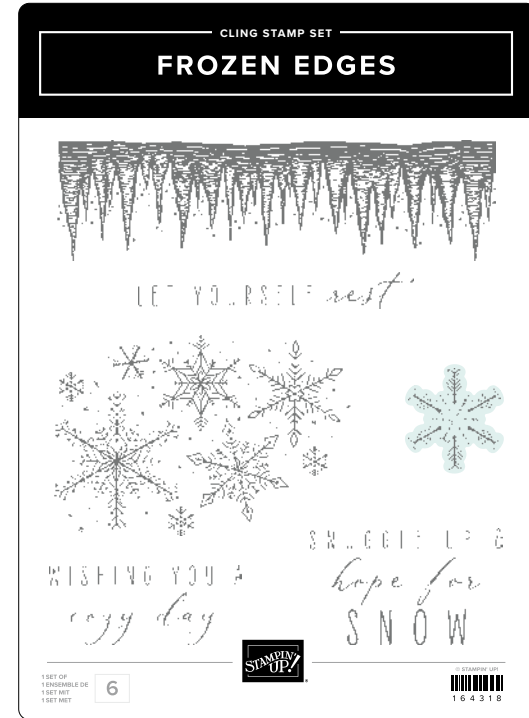

FROZEN EDGES STAMP SET • 164318 | $42.00 AUD | $51.00 NZD
6 cling stamps