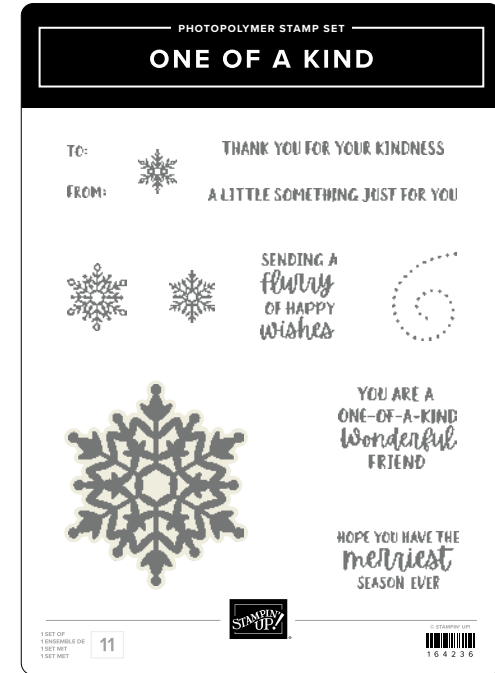

ONE OF A KIND STAMP SET • 164236 | $32.00 AUD | $38.00 NZD
11 photopolymer stamps.